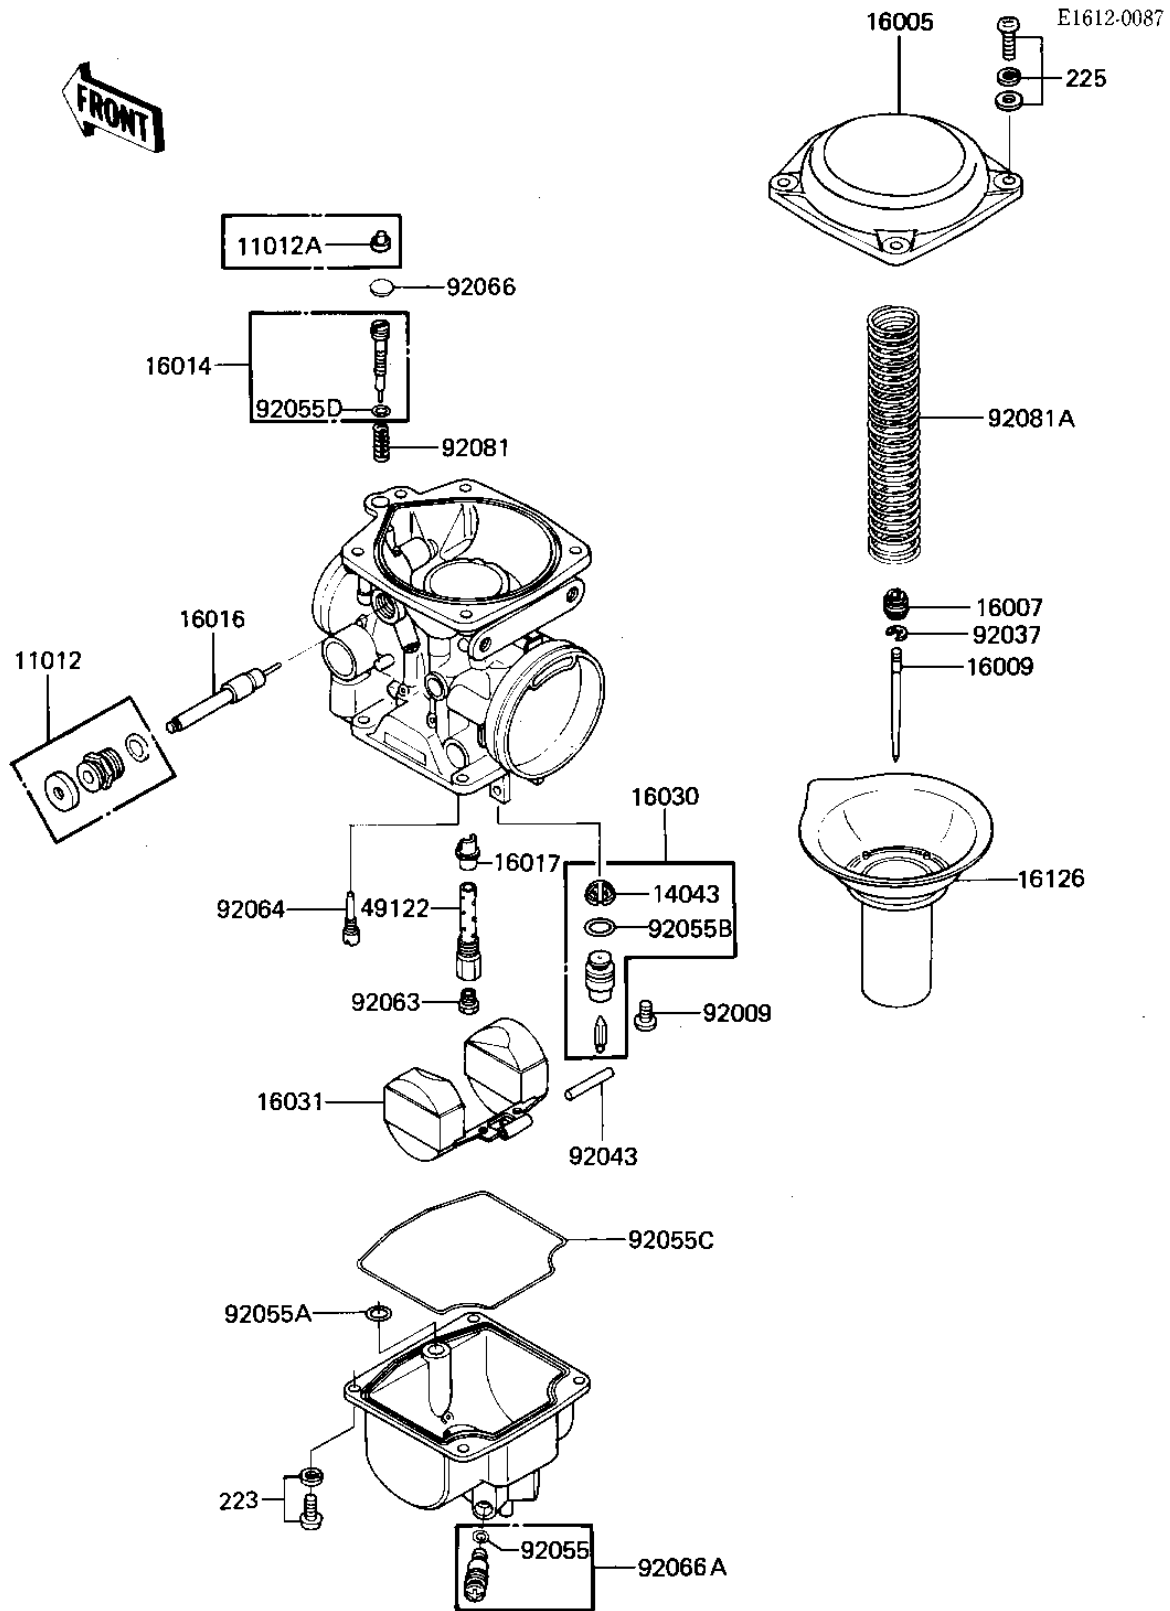

1984 GPz 550 PARTS DIAGRAM

CARBURETOR PARTS

1984 GPz 550 PARTS LIST

CARBURETOR PARTS

ITEM NAME	PART NUMBER	QUANTITY
CAP (Ref # 11012)	11012-1243	1
CAP (Canada) (Ref # 11012A)	11012-1265	1
FILTER,FLOAT VALVE (Ref # 14043)	14043-1011	1
TOP-CHAMBER (Ref # 16005)	16005-1020	1
SEAT-SPRING (Ref # 16007)	16007-1051	1
NEEDLE-JET,#4A10 (Ref # 16009)	16009-1227	1
SCREW-PILOT AIR (Ref # 16014)	16014-1032	1
PLUNGER (Ref # 16016)	16016-1023	1
JET-NEEDLE (Ref # 16017)	16017-1252	1
VALVE-FLOAT (Ref # 16030)	16030-1024	1
FLOAT (Ref # 16031)	16031-1018	1
VALVE,VACUUM (Ref # 16126)	16126-1111	1
PIPE-BLEEDER (Ref # 49122)	49122-1012	1
SCREW,FLOAT VALVE (Ref # 92009)	92009-1168	1
CLAMP (Ref # 92037)	92037-1303	1
PIN (Ref # 92043)	92043-1112	1
"O" RING,OVERFLOW (Ref # 92055)	92055-1071	1
RING-O (Ref # 92055A)	92055-1126	1
RING-O (Ref # 92055B)	92055-1127	1
RING-O,FLOAT CHAMBER (Ref # 92055C)	92055-1128	1
RING-O (Ref # 92055D)	92055-1134	1
JET-MAIN,#114 (Ref # 92063)	92063-1312	1
JET-PILOT,#34 (Ref # 92064)	92064-1113	1
PLUG,PILOT SCREW (Ref # 92066)	92066-1051	1
SCREW,DRAIN (Ref # 92066A)	92066-1065	1
SPRING (Ref # 92081)	92081-1441	1
SPRING,VACUUM VALVE (Ref # 92081A)	92081-1728	1
SCREW-PAN-WS-CROS (Ref # 223)	223C0412	1
SCREW-PAN-WSP-CROS (Canada) (Ref # 225)	225C0416	1