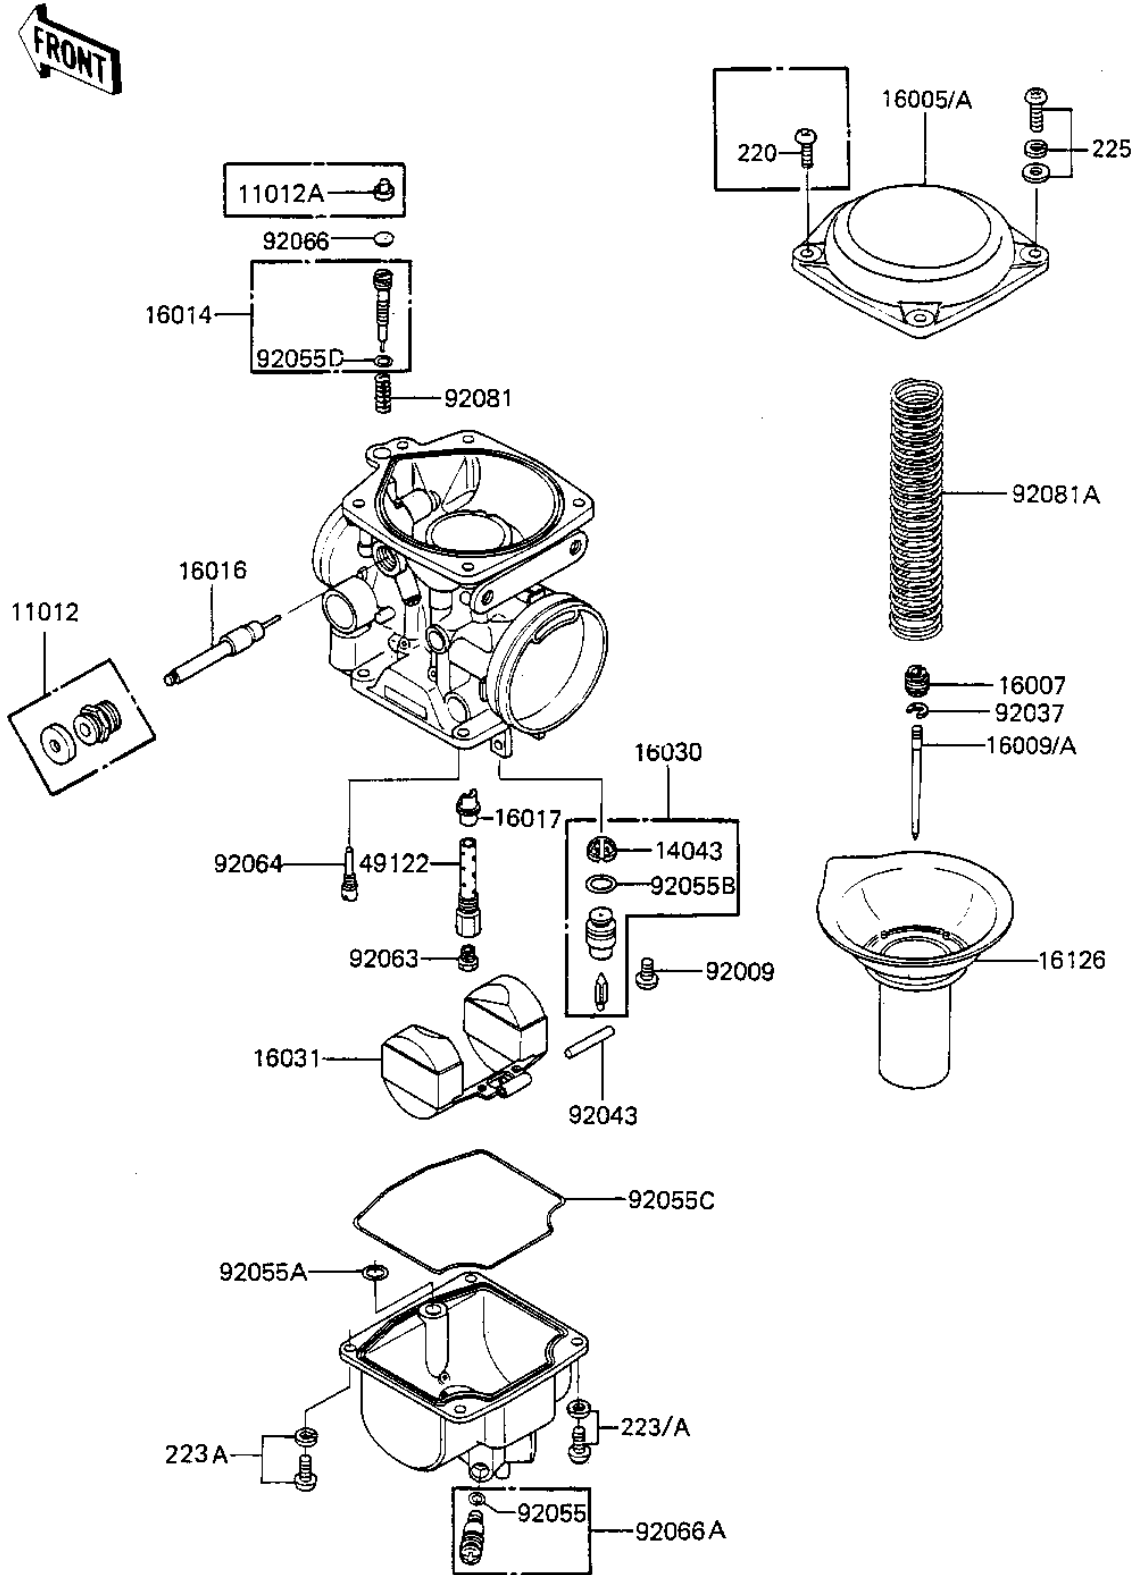

1983 550 Spectre PARTS DIAGRAM

CARBURETOR PARTS

E1612-0061

1983 550 Spectre PARTS LIST

CARBURETOR PARTS

ITEM NAME	PART NUMBER	QUANTITY
CAP (Ref # 11012)	11012-1243	1
CAP (Canada) (Ref # 11012A)	11012-1265	1
FILTER,FLOAT VALVE (Ref # 14043)	14043-1011	1
TOP-CHAMBER (Ref # 16005)	16005-1020	1
SEAT-SPRING (Ref # 16007)	16007-1051	1
NEEDLE-JET,#4A02 (Ref # 16009)	16009-1129	1
NEEDLE-JET,#4A00 (Canada) (Ref # 16009A)	16009-1130	1
SCREW-PILOT AIR (Ref # 16014)	16014-1032	1
PLUNGER (Ref # 16016)	16016-1023	1
JET-NEEDLE (Ref # 16017)	16017-1116	1
VALVE-FLOAT (Ref # 16030)	16030-1024	1
FLOAT (Ref # 16031)	16031-1018	1
VALVE (Ref # 16126)	16126-1047	1
PIPE-BLEEDER (Ref # 49122)	49122-1012	1
SCREW,FLOAT VALVE (Ref # 92009)	92009-1168	1
CLAMP (Ref # 92037)	92037-1303	1
PIN (Ref # 92043)	92043-1112	1
"O" RING,OVERFLOW (Ref # 92055)	92055-1071	1
RING-O (Ref # 92055A)	92055-1126	1
RING-O (Ref # 92055B)	92055-1127	1
RING-O,FLOAT CHAMBER (Ref # 92055C)	92055-1128	1
RING-O (Ref # 92055D)	92055-1134	1
JET-MAIN,#120 (Ref # 92063)	92063-1134	1
JET-PILOT (Ref # 92064)	92064-1055	1
USPLUG,PILOT SCREW (Ref # 92066)	92066-1051	1
SCREW,DRAIN (Ref # 92066A)	92066-1065	1
SPRING (Ref # 92081)	92081-1441	1
SPRING (Ref # 92081A)	92081-1461	1
SCREW-PAN-WS-CROS (Ref # 223A)	223C0412	1

1983 550 Spectre PARTS LIST

CARBURETOR PARTS

ITEM NAME	PART NUMBER	QUANTITY
SCREW-PAN-WSP-CROS (Canada) (Ref # 225)	225C0416	1