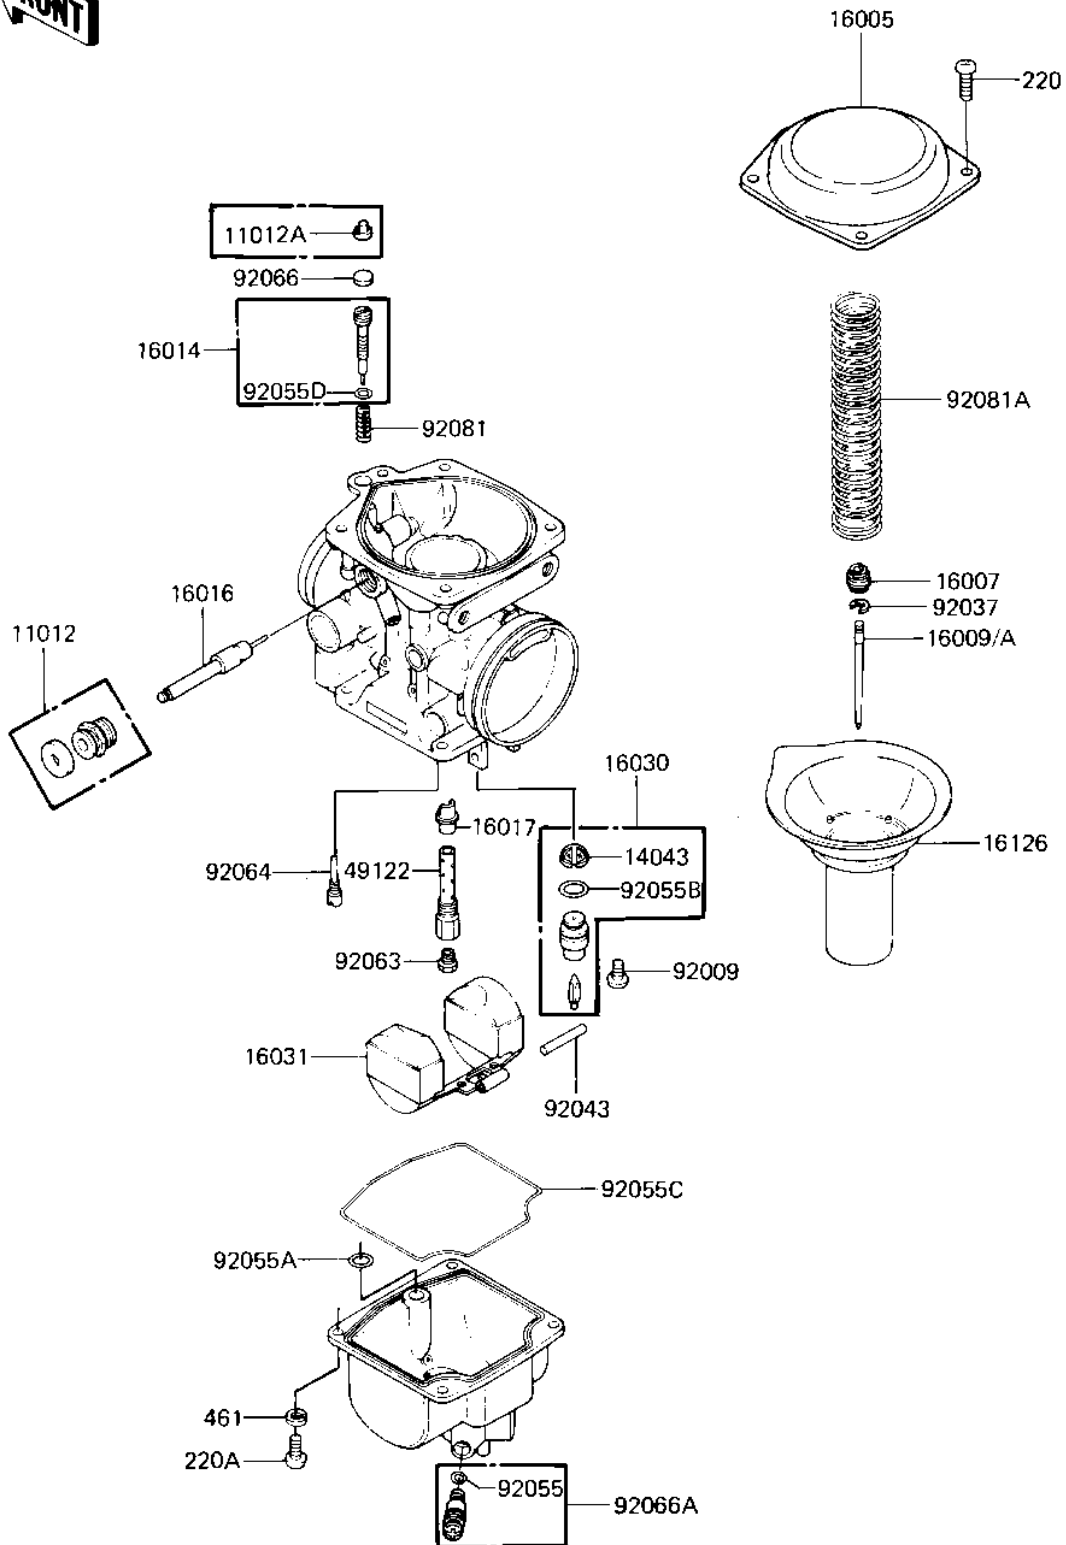

1983 KZ550 Standard PARTS DIAGRAM

CARBURETOR PARTS (KZ550-A4)

L1612-0063

1983 KZ550 Standard PARTS LIST

CARBURETOR PARTS (KZ550-A4)

ITEM NAME	PART NUMBER	QUANTITY
CAP (Ref # 11012)	11012-1243	1
CAP (Canada) (Ref # 11012A)	11012-1265	1
FILTER,FLOAT VALVE (Ref # 14043)	14043-1011	1
TOP-CHAMBER,CR PLATED (Ref # 16005)	16005-1021	1
SEAT-SPRING (Ref # 16007)	16007-1051	1
NEEDLE-JET,#4A02 (Ref # 16009)	16009-1129	1
NEEDLE-JET,#4A00 (Canada) (Ref # 16009A)	16009-1130	1
SCREW-PILOT AIR (Ref # 16014)	16014-1032	1
PLUNGER (Ref # 16016)	16016-1023	1
JET-NEEDLE (Ref # 16017)	16017-1116	1
VALVE-FLOAT (Ref # 16030)	16030-1024	1
FLOAT (Ref # 16031)	16031-1018	1
VALVE (Ref # 16126)	16126-1047	1
PIPE-BLEEDER (Ref # 49122)	49122-1012	1
SCREW,FLOAT VALVE (Ref # 92009)	92009-1168	1
CLAMP (Ref # 92037)	92037-1303	1
PIN (Ref # 92043)	92043-1112	1
"O" RING,OVERFLOW (Ref # 92055)	92055-1071	1
RING-O (Ref # 92055A)	92055-1126	1
RING-O (Ref # 92055B)	92055-1127	1
RING-O,FLOAT CHAMBER (Ref # 92055C)	92055-1128	1
RING-O (Ref # 92055D)	92055-1134	1
JET-MAIN,#110 (Ref # 92063)	92063-1133	1
JET-PILOT (Ref # 92064)	92064-1055	1
PLUG,PILOT SCREW (Ref # 92066)	92066-1051	1
SCREW,DRAIN (Ref # 92066A)	92066-1065	1
SPRING (Ref # 92081)	92081-1441	1
SPRING (Ref # 92081A)	92081-1461	1
SCREW PAN HEAD 4X8 (Ref # 220)	220B0408	1

1983 KZ550 Standard PARTS LIST

CARBURETOR PARTS (KZ550-A4)

ITEM NAME	PART NUMBER	QUANTITY
SCREW-PAN-CRROSS,4X12 (Ref # 220A)	220B0412	1
WASHER SPRING 4MM (Ref # 461)	461F0400	1