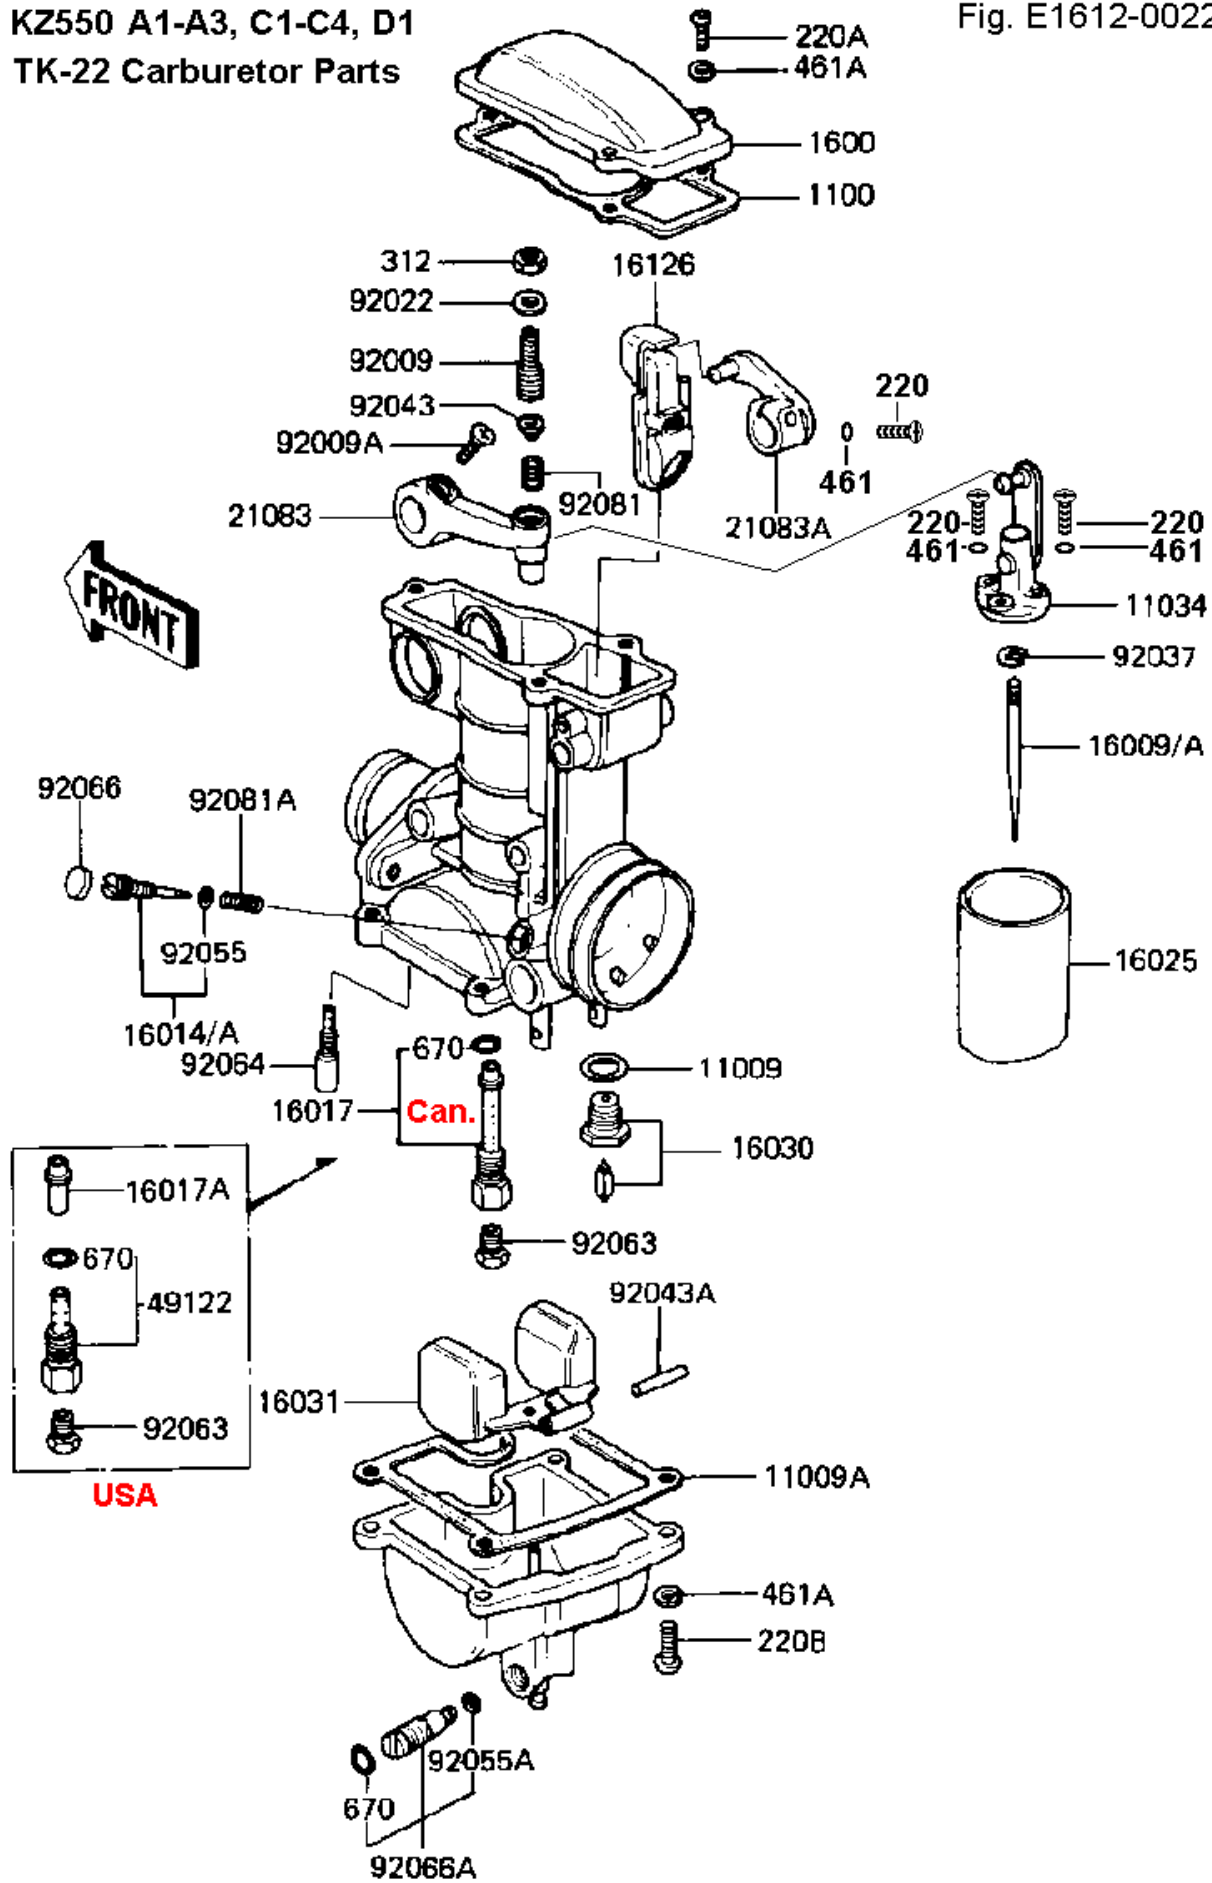

KZ550 A1-A3, C1-C4, D1
TK-22 Carburetor Parts

Fig. E1612-0022